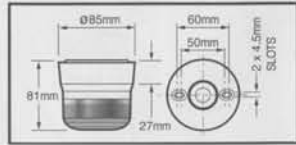

SYNCHRONISED DC BEACON
FEUX SYNCHRONISÉ CC
SYNCHRONISIERTES GLEICHSTROM-BLICKLICHT
LÁMPARA CC SINCRONIZADA
LAMPADA CC SINCRONIZZATA