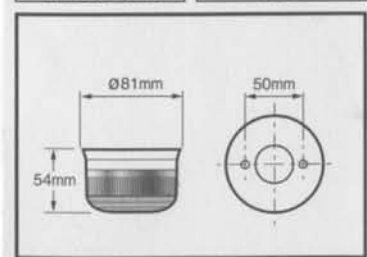

LOW PROFILE FIRE BEACON