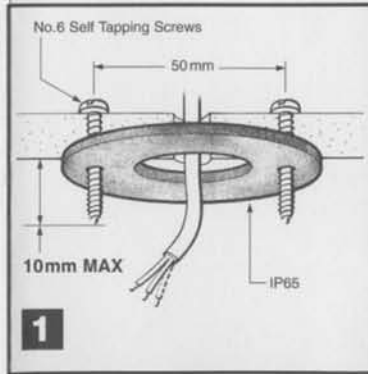

LOW PROFILE FIRE BEACON